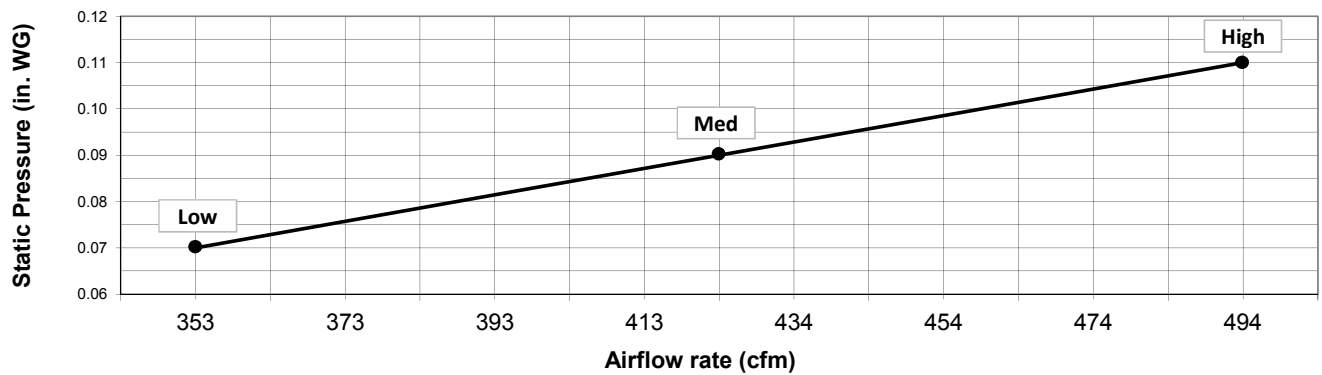

**PEFY-P15-NMAU-E3
with Filter Box FBM2-2**