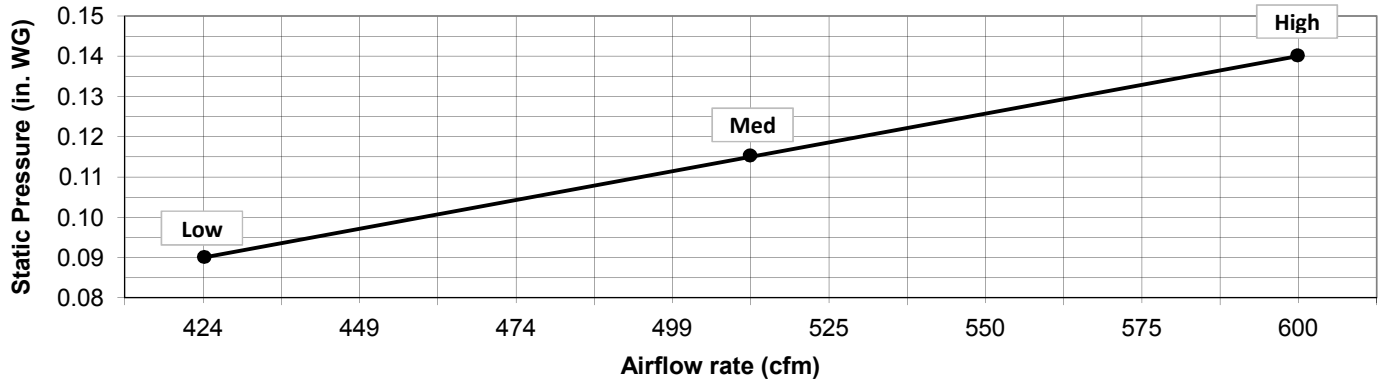

Initial Filter Pressure Drop with 2" MERV 13 Filter(s) Installed, contd.

**PEFY-P18-NMAU-E3
with Filter Box FBM2-2**