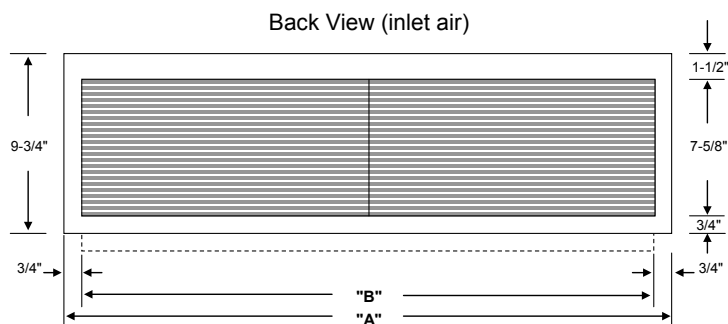

FBM Series Filter Boxes
 Manufactured for MITSUBISHI ELECTRIC US, INC.
 CITY MULTI® PEFY-P-NMAU-E3 MEDIUM-STATIC INDOOR UNITS

Job Name:

Schedule Reference:

Date:

GENERAL FEATURES

- 2" pleated MERV 13 filter(s)
 - Tested in accordance with ANSI/ASHRAE 52.2 Standard
 - Rated Class 2 under U.L. Standard 900
- Construction:
 - Non-insulated 20 guage G-60 galvanized steel
 - Knurled thumb screws on access door Cabinet
 - Foam gasket (complies with UL 723)
 - Screw through cabinet design
 - Return connection convertible from rear to bottom of unit
 - Maintenance Schedule record on door

*Meets LEED
 requirement
 of MERV 13*

SPECIFICATIONS

Part Number	Use on CITY MULTI Models	Filters Included	Ship Weight (lbs.)	Net Weight (lbs.)
FBM2-1	PEFY-P06, P08, P12-NMAU-E3	(1) - 14" x 25" x 2"	22	20
FBM2-2	PEFY-P15, P18-NMAU-E3	(1) - 14" x 20" x 2" (1) - 14" x 14" x 2"	28	26
FBM2-3	PEFY-P24, P27, P30-NMAU-E3	(2) - 14" x 20" x 2"	35	32
FBM2-4	PEFY-P36, P48-NMAU-E3	(2) - 14" x 20" x 2" (1) - 14" x 14" x 2"	44	41
FBM2-5	PEFY-P54-NMAU-E3	(3) - 14" x 20" x 2"	50	46

EXTERNAL DIMENSIONS

Model	"A"	"B"
FBM2-1	27-9/16"	26-1/16"
FBM2-2	35-7/16"	33-15/16"
FBM2-3	43-1/4"	41-3/4"
FBM2-4	55-1/8"	53-5/8"
FBM2-5	63"	61-1/2"

Initial Filter Pressure Drop with 2" MERV 13 Filter(s) Installed