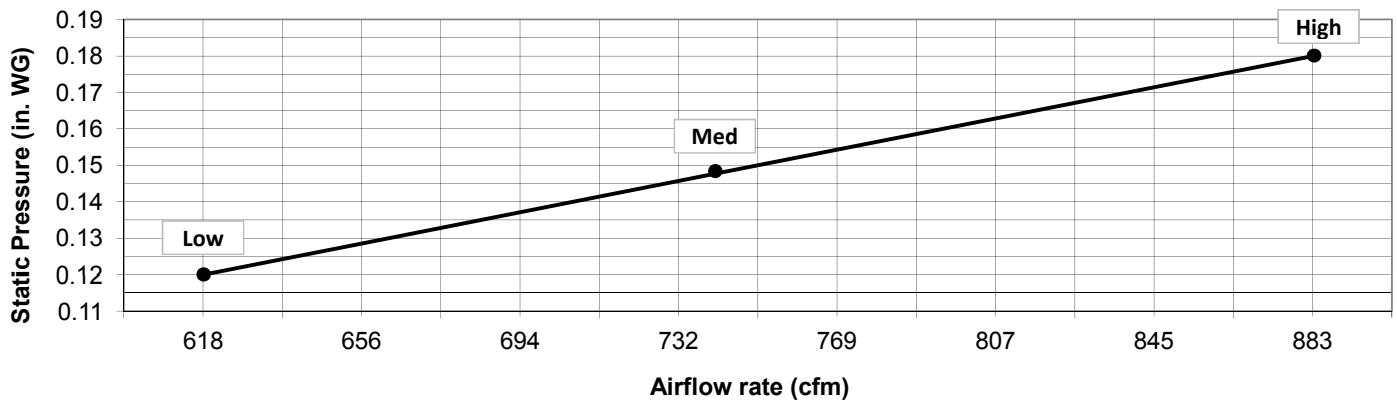

**PEFY- P24, P27, P30-NMAU-E3
with Filter Box FBM2-3**