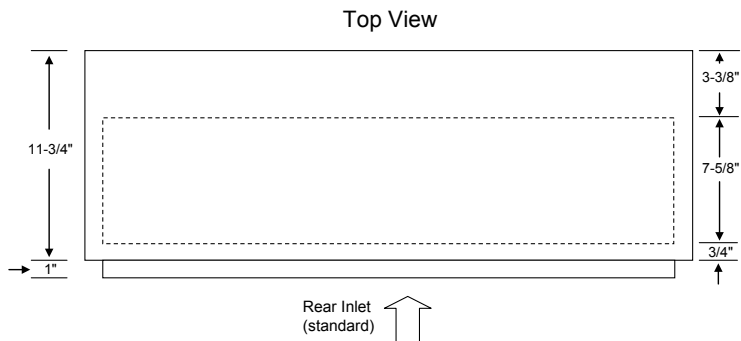

*Meets LEED
 requirement
 of MERV 13*

SPECIFICATIONS

Part Number	Use on CITY MULTI Models	Filters Included	Ship Weight (lbs.)	Net Weight (lbs.)
FBM2-1	PEFY-P06, P08, P12-NMAU-E3	(1) - 14" x 25" x 2"	22	20
FBM2-2	PEFY-P15, P18-NMAU-E3	(1) - 14" x 20" x 2" (1) - 14" x 14" x 2"	28	26
FBM2-3	PEFY-P24, P27, P30-NMAU-E3	(2) - 14" x 20" x 2"	35	32
FBM2-4	PEFY-P36, P48-NMAU-E3	(2) - 14" x 20" x 2" (1) - 14" x 14" x 2"	44	41
FBM2-5	PEFY-P54-NMAU-E3	(3) - 14" x 20" x 2"	50	46

EXTERNAL DIMENSIONS

Model	"A"	"B"
FBM2-1	27-9/16"	26-1/16"
FBM2-2	35-7/16"	33-15/16"
FBM2-3	43-1/4"	41-3/4"
FBM2-4	55-1/8"	53-5/8"
FBM2-5	63"	61-1/2"

Initial Filter Pressure Drop with 2" MERV 13 Filter(s) Installed