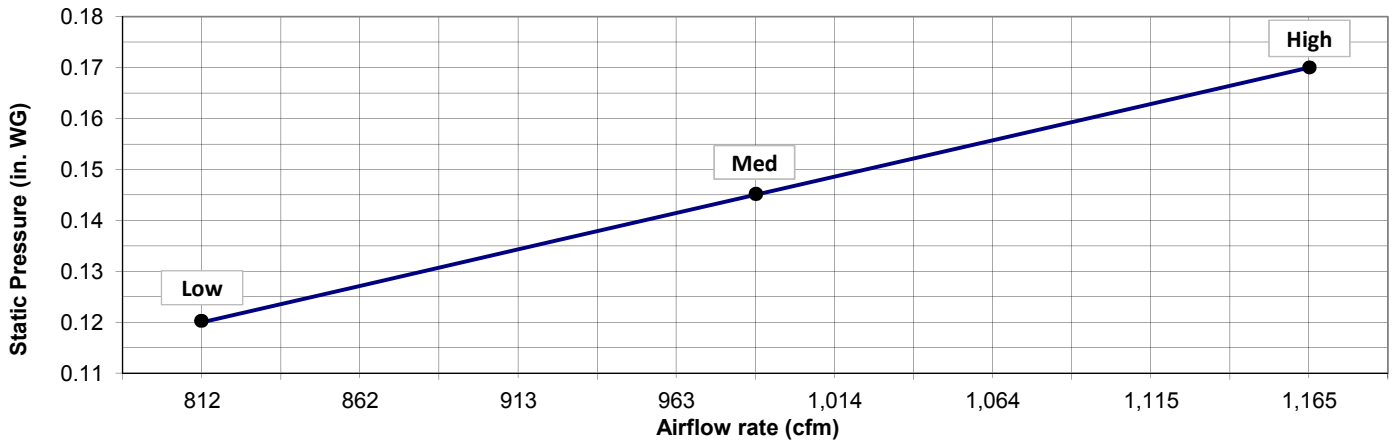

**PEFY-P36-NMAU-E3
with Filter Box FBM2-4**