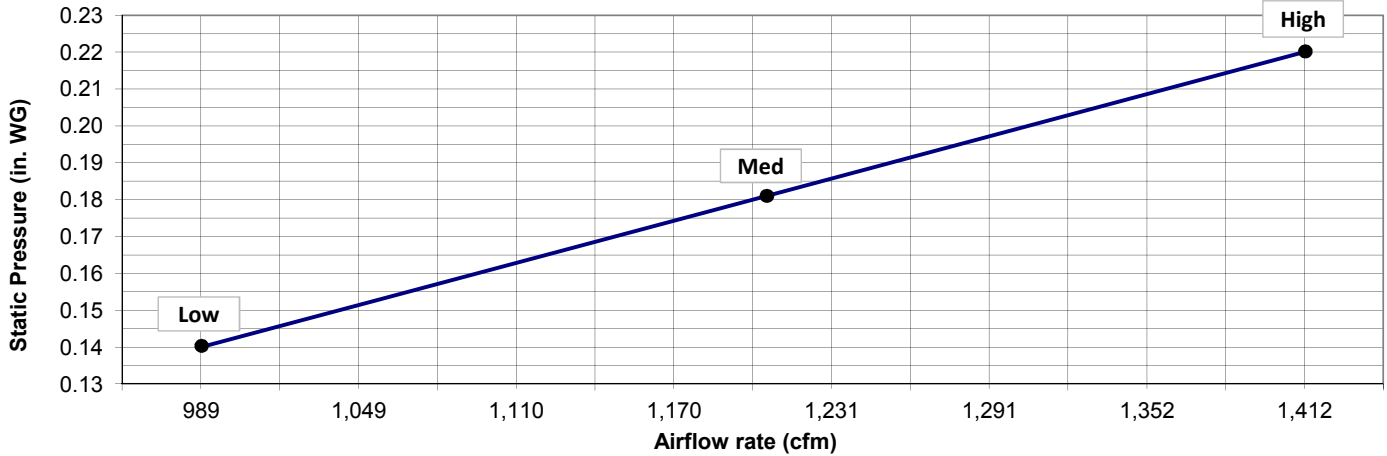

Initial Filter Pressure Drop with 2" MERV 13 Filter(s) Installed, contd.

**PEFY-P48-NMAU-E3
with Filter Box FBM2-4**