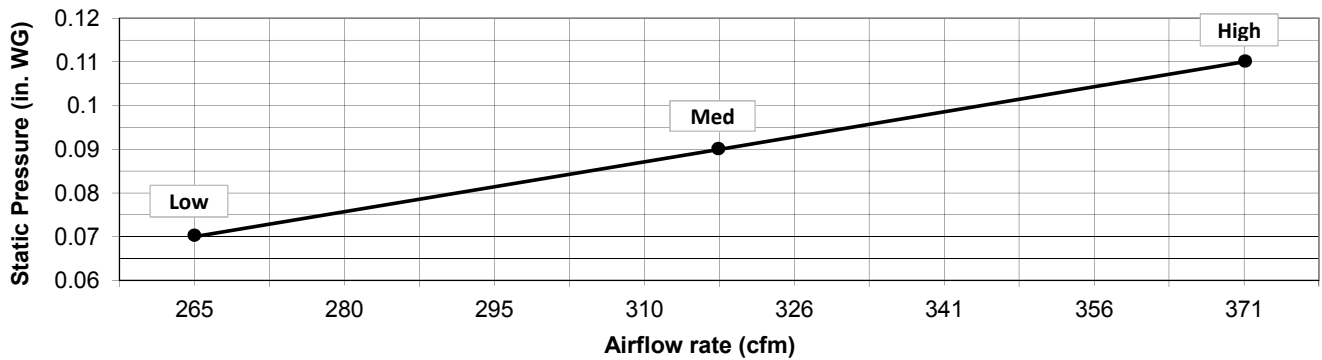

**PEFY-P12-NMAU-E3
with Filter Box FBM2-1**