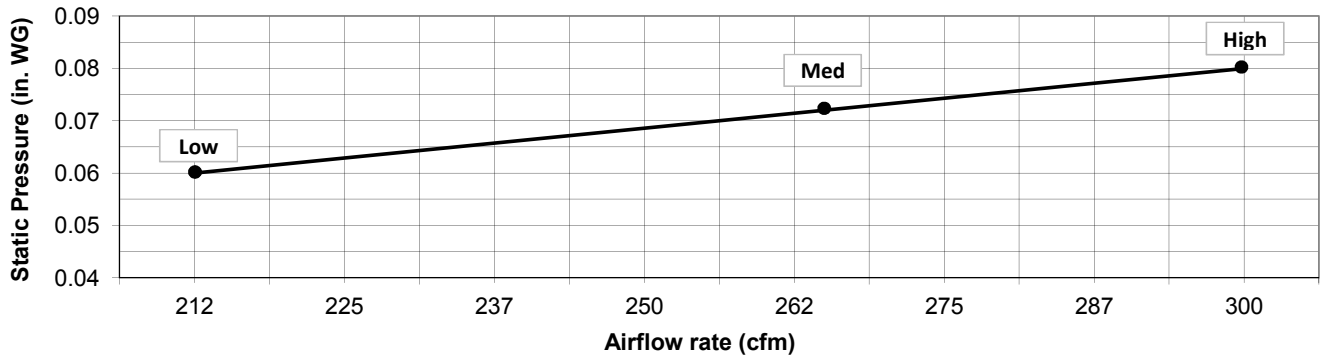

Initial Filter Pressure Drop with 2" MERV 13 Filter(s) Installed

**PEFY-P06, P08-NMAU-E3
with Filter Box FBM2-1**