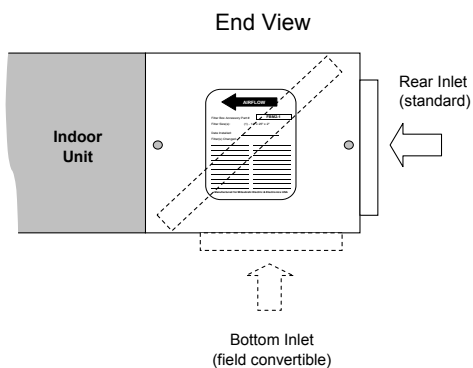

FBM Series Filter Boxes
 Manufactured for MITSUBISHI ELECTRIC US, INC.
 CITY MULTI® PEFY-P-NMAU-E3 MEDIUM-STATIC INDOOR UNITS

Job Name:

Schedule Reference:

Date:

GENERAL FEATURES

- 2" pleated MERV 13 filter(s)
 - Tested in accordance with ANSI/ASHRAE 52.2 Standard
 - Rated Class 2 under U.L. Standard 900
- Construction:
 - Non-insulated 20 guage G-60 galvanized steel
 - Knurled thumb screws on access door Cabinet
 - Foam gasket (complies with UL 723)
 - Screw through cabinet design
 - Return connection convertible from rear to bottom of unit
 - Maintenance Schedule record on door

EXTERNAL DIMENSIONS

Model	"A"	"B"
FBM2-1	27-9/16"	26-1/16"
FBM2-2	35-7/16"	33-15/16"
FBM2-3	43-1/4"	41-3/4"
FBM2-4	55-1/8"	53-5/8"
FBM2-5	63"	61-1/2"

Initial Filter Pressure Drop with 2" MERV 13 Filter(s) Installed