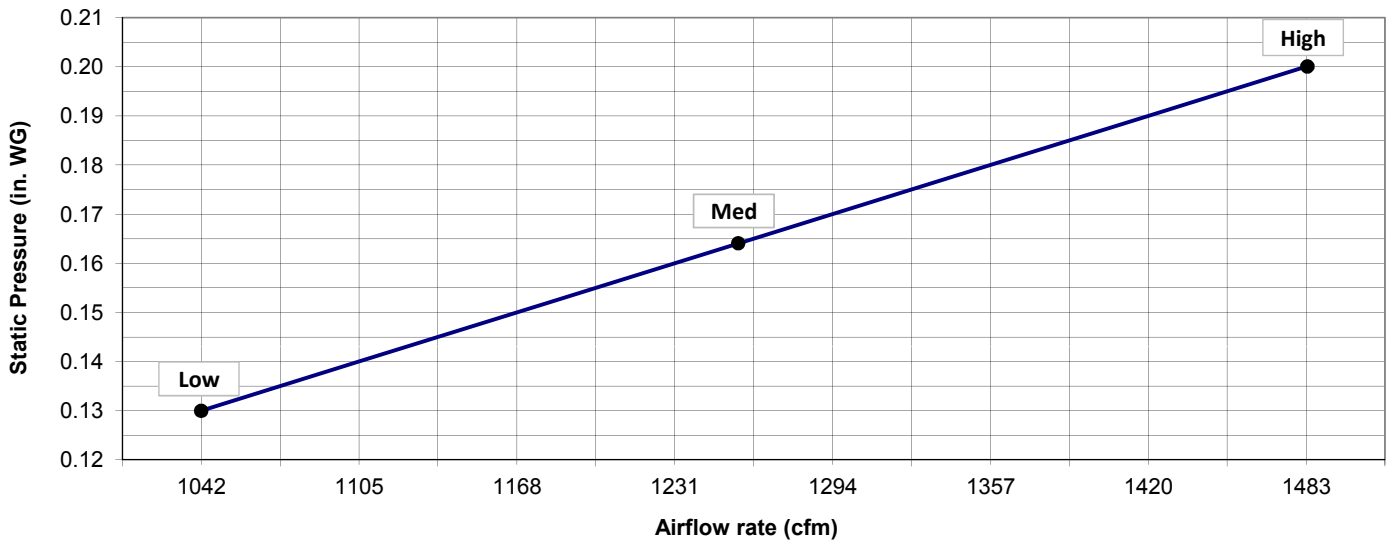

**PEFY-P54-NMAU-E3
with Filter Box FBM2-5**

Manufactured for MITSUBISHI ELECTRIC US, INC.
1340 Satellite Boulevard
Suwanee, GA 30024
Toll Free: 800-433-4822
www.mehvac.com