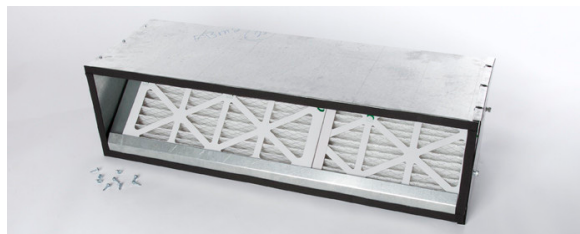

FBM Series Filter Boxes
 Manufactured for MITSUBISHI ELECTRIC US, INC.
 CITY MULTI® PEFY-P-NMAU-E3 MEDIUM-STATIC INDOOR UNITS

Job Name:

Schedule Reference:

Date:

GENERAL FEATURES

- 2" pleated MERV 13 filter(s)
 - Tested in accordance with ANSI/ASHRAE 52.2 Standard
 - Rated Class 2 under U.L. Standard 900
- Construction:
 - Non-insulated 20 guage G-60 galvanized steel
 - Knurled thumb screws on access door Cabinet
 - Foam gasket (complies with UL 723)
 - Screw through cabinet design
 - Return connection convertible from rear to bottom of unit
 - Maintenance Schedule record on door

*Meets LEED
 requirement
 of MERV 13*

SPECIFICATIONS

Part Number	Use on CITY MULTI Models	Filters Included	Ship Weight (lbs.)	Net Weight (lbs.)
FBM2-1	PEFY-P06, P08, P12-NMAU-E3	(1) - 14" x 25" x 2"	22	20
FBM2-2	PEFY-P15, P18-NMAU-E3	(1) - 14" x 20" x 2" (1) - 14" x 14" x 2"	28	26
FBM2-3	PEFY-P24, P27, P30-NMAU-E3	(2) - 14" x 20" x 2"	35	32
FBM2-4	PEFY-P36, P48-NMAU-E3	(2) - 14" x 20" x 2" (1) - 14" x 14" x 2"	44	41
FBM2-5	PEFY-P54-NMAU-E3	(3) - 14" x 20" x 2"	50	46

EXTERNAL DIMENSIONS

Model	"A"	"B"
FBM2-1	27-9/16"	26-1/16"
FBM2-2	35-7/16"	33-15/16"
FBM2-3	43-1/4"	41-3/4"
FBM2-4	55-1/8"	53-5/8"
FBM2-5	63"	61-1/2"

Initial Filter Pressure Drop with 2" MERV 13 Filter(s) Installed