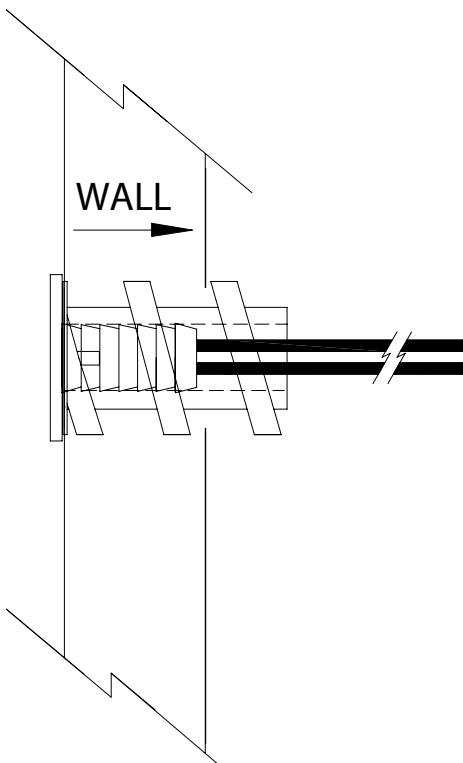

MOUNTING DIAGRAM

Thermistor Output Table

°F	°C	Ohm
61	16.11	14,925
63	17.22	14,180
65	18.33	13,478
67	19.44	12,814
69	20.56	12,182
71	21.67	11,590
73	22.78	11,030
75	23.89	10,501
77	25.00	9,999
79	26.11	9,526
81	27.22	9,078
83	28.33	8,653
85	29.44	8,251
87	30.56	7,866
89	31.67	7,505
91	32.78	7,163
93	33.89	6,838
95	35.00	6,530