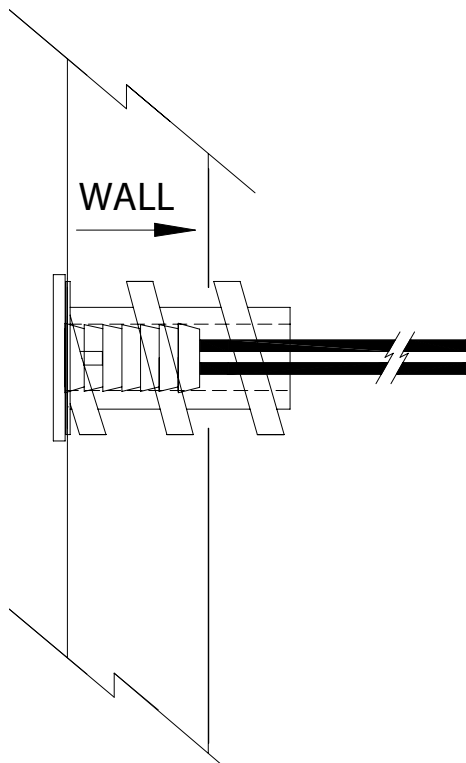

MOUNTING DIAGRAM

Thermistor Output Table

°F	°C	Ohm
61	16.11	14,925
63	17.22	14,180
65	18.33	13,478
67	19.44	12,814
69	20.56	12,182
71	21.67	11,590
73	22.78	11,030
75	23.89	10,501
77	25.00	9,999
79	26.11	9,526
81	27.22	9,078
83	28.33	8,653
85	29.44	8,251
87	30.56	7,866
89	31.67	7,505
91	32.78	7,163
93	33.89	6,838
95	35.00	6,530